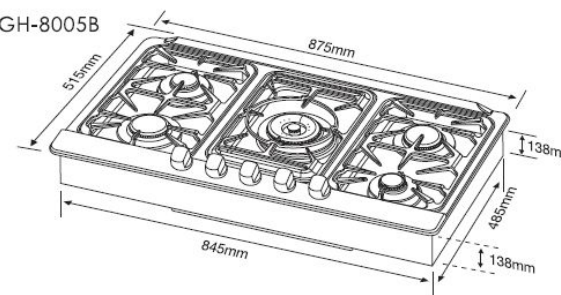

■ LKGH-8005B