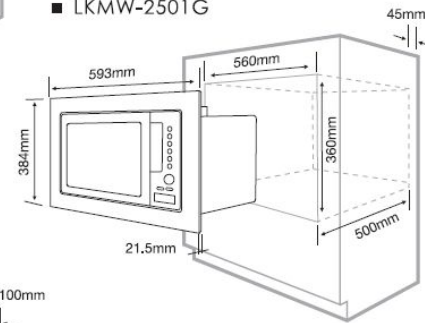

■ LKMW-2501G