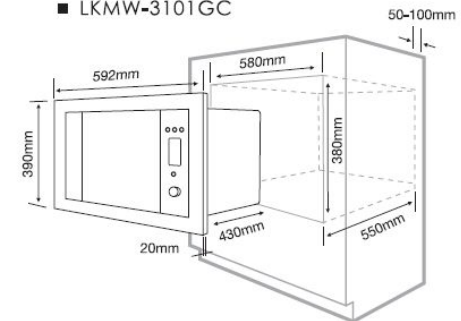

■ LKMW-3101GC