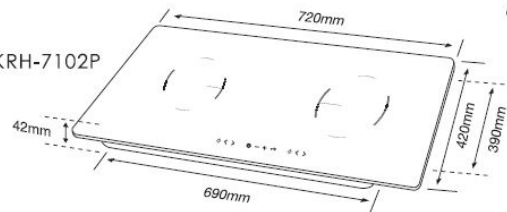

■ LKRH-7102P