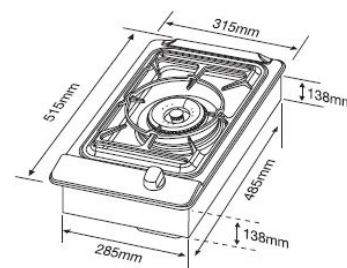

Installation Instructions

Built-in Steam Oven

■ LKSO-1005SS

Dish Washer

■ PDW-1003SS
(Free Standing
- Optional Built-In)

Stainless Steel Hob

■ LKGH-3001B

■ LKGH-3002B