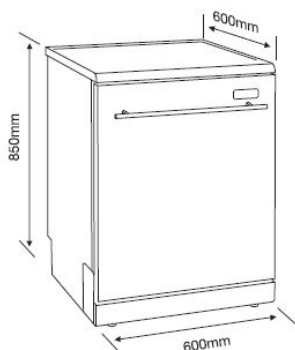

Installation Instructions

Built-in Steam Oven

■ LKSO-1005SS

Dish Washer

■ PDW-1003SS
(Free Standing
- Optional Built-In)

Stainless Steel Hob

■ LKGH-3001B

■ LKGH-3002B