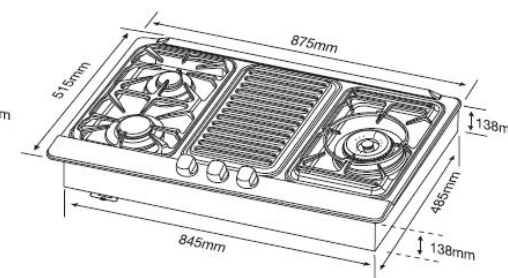

■ LKGH-8003BCG