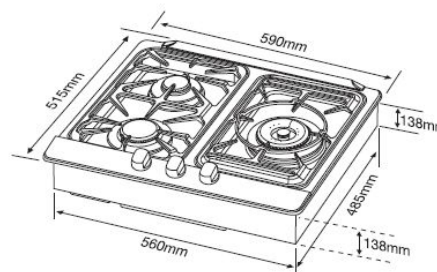

■ LKGH-6003B