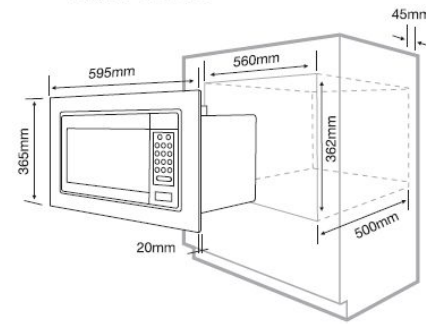

Built-in Microwave Oven

■ LKMW-2001G