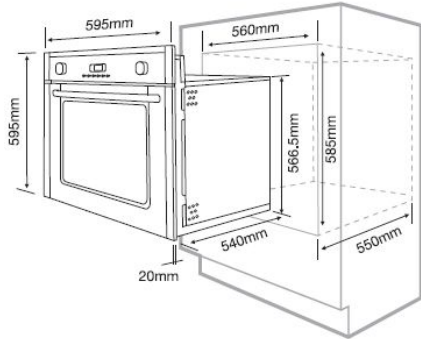

Built-in Oven

■ LKBO-1004SS