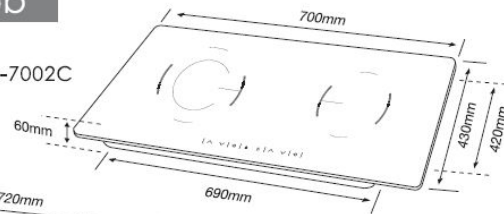

Built-in Ceramic Hob

■ LKVH-7002C