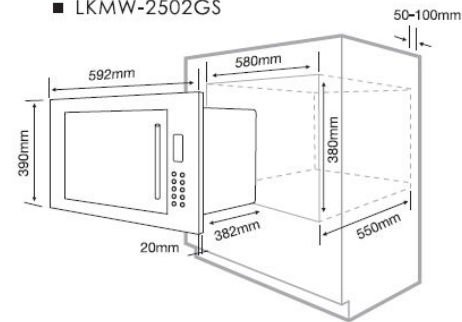

■ LKMW-2502GS