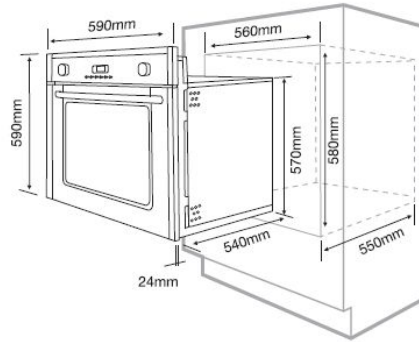

■ LKBO-1004SST