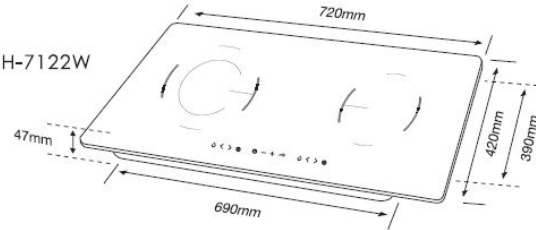

Glass Hob

■ LKGH-8102G

■ LKGH-8103G

■ LKGH-8202MS/MB

■ LKGH-8203MS/MB

LKGH-8102G & LKGH-8103G Measurement do not include anti slip rubber...

Built-in Induction Hob

■ LKIH-7122W