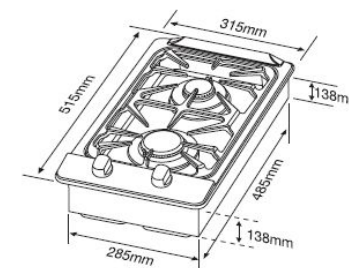

Installation Instructions

Built-in Steam Oven

■ LKSO-1005SS

Dish Washer

■ PDW-1003SS
(Free Standing
- Optional Built-In)

Stainless Steel Hob

■ LKGH-3001B

■ LKGH-3002B