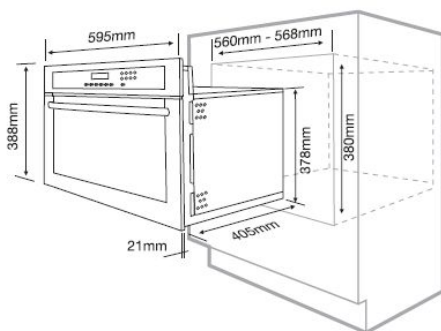

Installation Instructions

Built-in Steam Oven

■ LKSO-1005SS

Dish Washer

■ PDW-1003SS
(Free Standing
- Optional Built-In)

Stainless Steel Hob

■ LKGH-3001B

■ LKGH-3002B